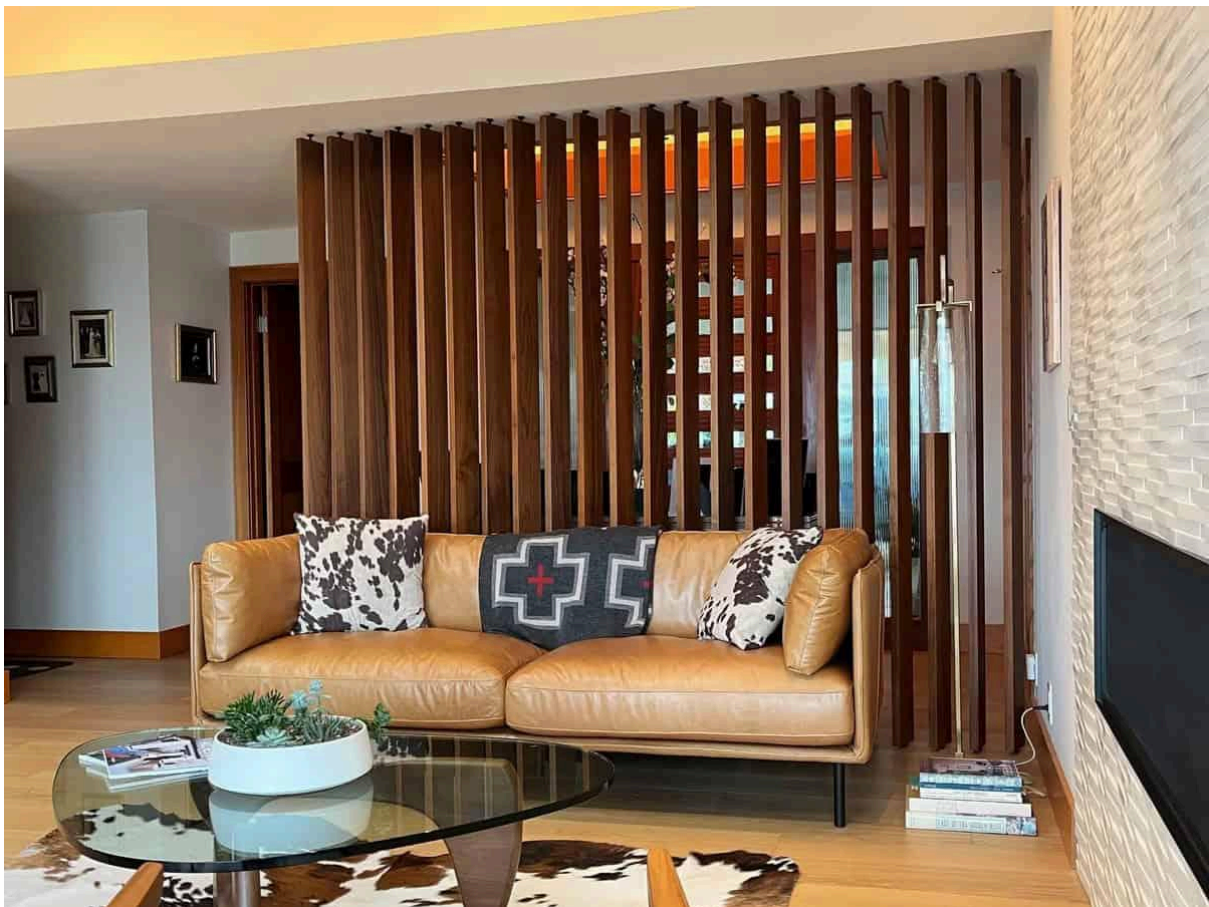

Find What A Pro Has To Say About The Room Divider Wooden

Modern interiors embrace fresh ideas with creative wall finishes. Wall panelling brings depth and warmth to any space. A reliable wood panelling company can guide better choices. It becomes simple to buy wall panelling with clear direction. Panelling for walls adds texture and visual interest. Wall panelling wood creates a natural and calming feel. Wooden decorative panels for walls enhance overall ambience. A decorative wall panel can transform plain surfaces easily. Each decorative panel for the wall adds charm and style. A wall panel decorative layout improves balance and harmony. Simple ideas often create the most impressive results. Creative designs now focus on combining style and function together. A decorative wood panel wall adds a bold visual statement. Decorative wall panel MDF offers a sleek and smooth finish. It blends well with modern interiors. Wall panelling allows flexible patterns and arrangements. DIY wood panelling gives freedom to create unique styles. Different layouts bring fresh character to living spaces. Decorative panels for wall ideas can highlight focal areas. If you are seeking for additional info on [room divider wooden slats](#), visit the previously mentioned site.

Soft colours and textures create a relaxed environment. A wall panel decorative approach improves visual flow. Every design element works together to build a cohesive look. Modern homes also use smart space solutions with panelling. Room divider wooden slats create light and airy partitions. A room divider wooden design separates areas with elegance. A divider for the room keeps spaces